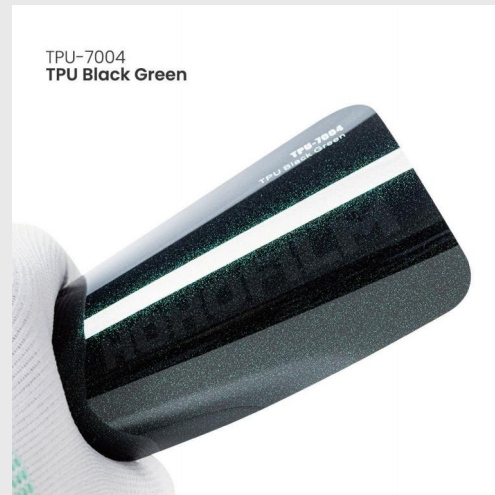

TPU-6008
TPU Gloss China Blue

TPU-6009
TPU Gloss Glacier Blue

TPU-6010
TPU Gloss Sky Blue

TPU-6011
TPU Gloss Tuscan Blue

TPU-6012
TPU Gloss Chalk Grey

TPU-6013
TPU Gloss Nardo Grey

TPU COLOR PPF

Vibrant Color, Full Protection.

TPU-6014
TPU Gloss Ash Grey

TPU-6015
TPU Gloss Ferrari Red

TPU-6016
TPU Gloss Strawberry Red

TPU-6017
TPU Gloss Lava Orange

TPU-6018
TPU Gloss Mciaren Orange

TPU-6019
TPU Gloss Rouge Pink

TPU-6020
TPU Gloss Desert Yellow

TPU-6021
TPU Gloss Khaki milano

TPU COLOR PPF

Vibrant Color, Full Protection.

TPU COLOR PPF

Vibrant Color, Full Protection.

TPU-7006
TPU Shadow Green

TPU-7007
TPU Francis Green

TPU-7008
TPU Martin Turquoise

TPU-7009
TPU Charcoal Blue

TPU-7010
TPU Tanzanite Blue

TPU-7011
TPU Royal Blue

TPU-7012
TPU Shark Blue

TPU-7013
TPU Metallic Black

TPU COLOR PPF

Vibrant Color, Full Protection.

TPU-7014
TPU Holographic Black