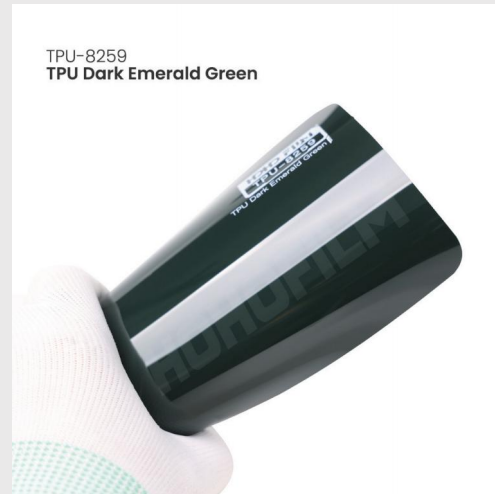

TPU COLOR PPF

Vibrant Color, Full Protection.

TPU-8201
TPU Satin Stealth Black (Tesla)

TPU-8202
TPU Satin Ceramic White (Tesla)

TPU-8203
TPU Satin Rose Gold (Tesla)

TPU-8204
TPU Slip Grey (Tesla)

TPU-8205
TPU Glacier Blue (Tesla)

TPU-8236
TPU Liquid Shell Pink

TPU-8237
TPU Liquid Cherry Red

TPU-8238
TPU Liquid Lucky Red

TPU-8239
TPU Liquid Interstellar Blue

TPU-8240
TPU Liquid Somato Blue

TPU COLOR PPF

Vibrant Color, Full Protection.

TPU-8242
TPU Coal Grey (Bentley)

TPU-8244
TPU Glossy Black

TPU-8246
TPU Signal Yellow

TPU-8248
TPU Shell Pink

TPU-8249
TPU Mary Kay Pink

TPU-8250
TPU Starlight Ruby Red

TPU-8251
TPU Metal Aquila

TPU-8252
TPU Meissen Blue

TPU COLOR PPF

Vibrant Color, Full Protection.

TPU COLOR PPF

Vibrant Color, Full Protection.

TPU-8264
TPU Diamond White Purple

TPU-8266
TPU Khaki Green (dark)

TPU-8267
TPU Mahogany

TPU-6001
TPU Gloss Combat Green