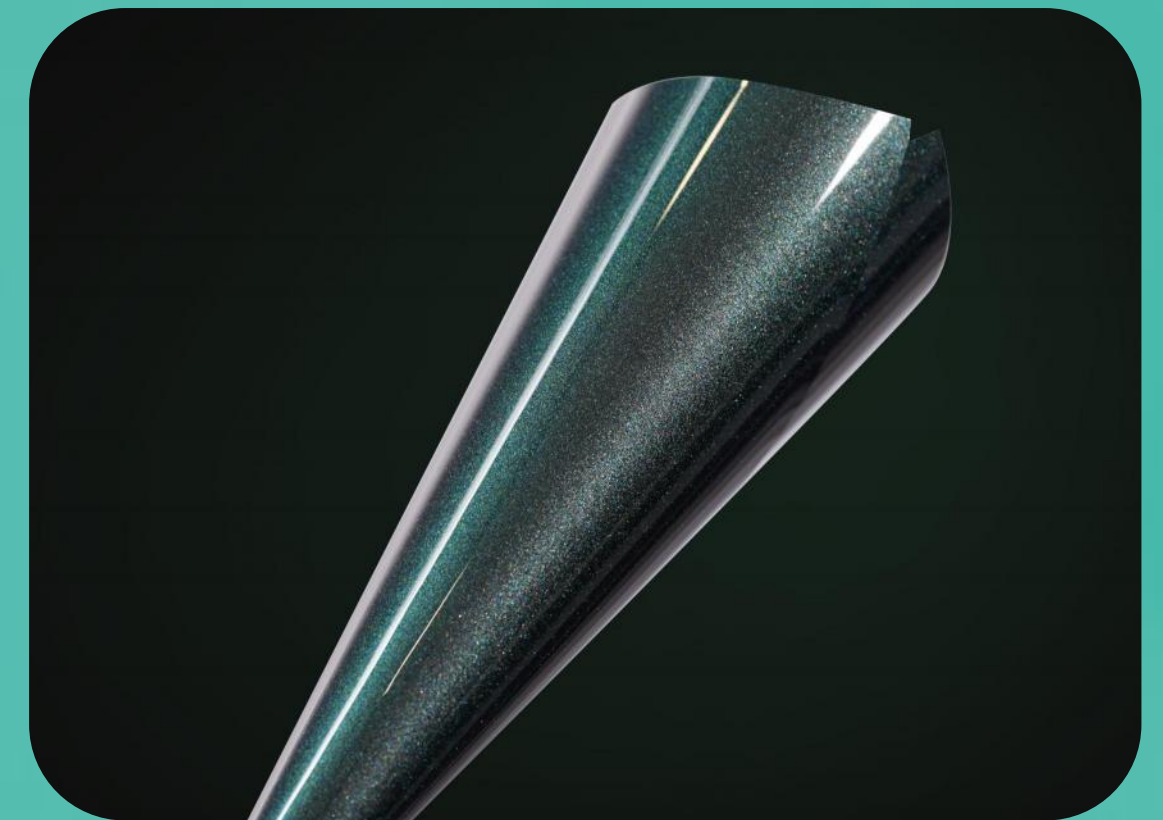

RAINBOW POLARIS SERIES

Iceberg Rainbow

SELF-HEALING

HIGH GLOSS

VIVID COLOR

Scan QR code
for video.

ISF™ film

RAINBOW POLARIS SERIES