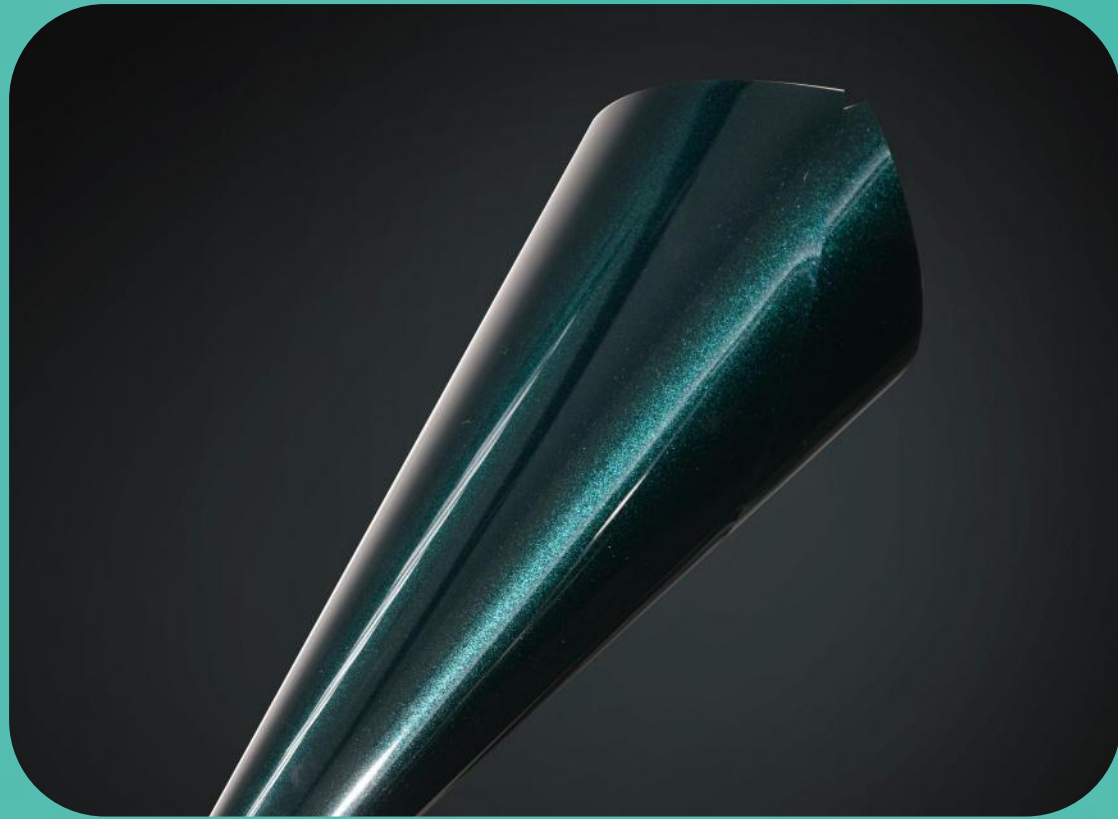

HIGH GLOSS

VIVID COLOR

ISF™ film

FASHION TREND SERIES

Iridescent Emerald

SELF-HEALING

HIGH GLOSS

VIVID COLOR