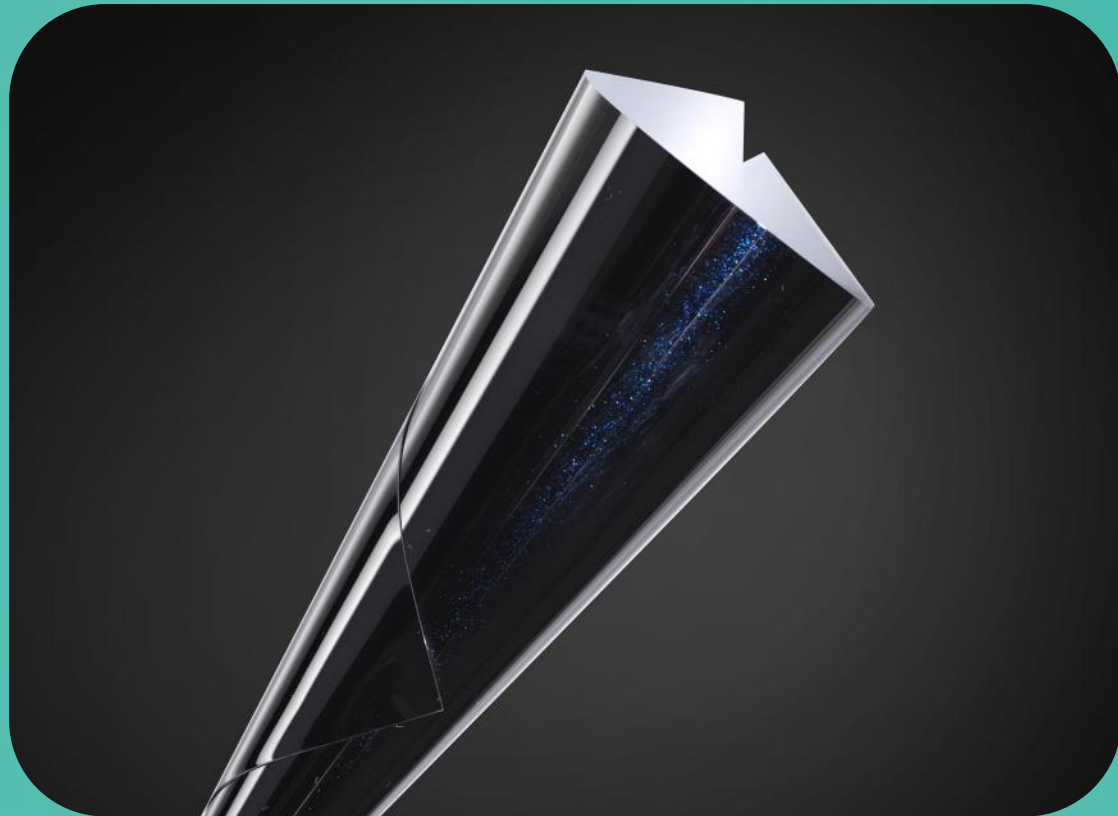

VIVID COLOR

Scan QR code
for video.

ISF™ film

FASHION TREND SERIES

Oberon Black

SELF-HEALING

HIGH GLOSS

VIVID COLOR