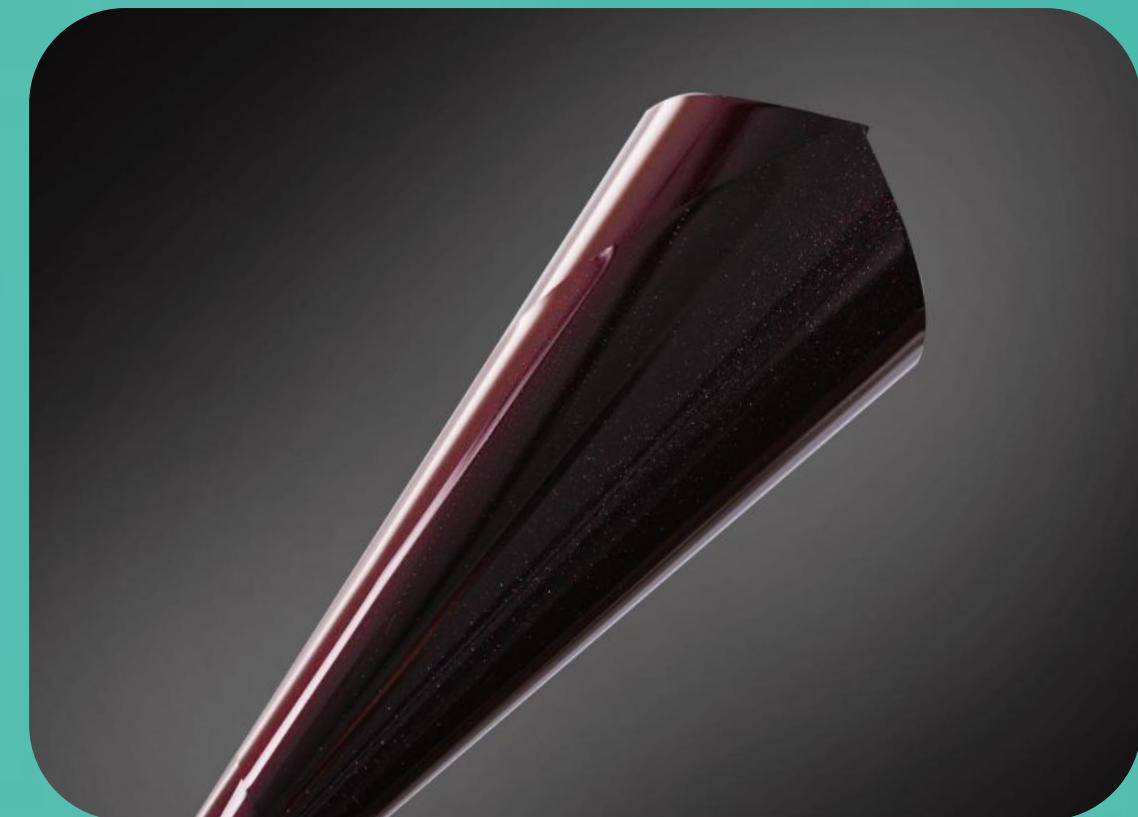

Scan QR code
for video.

ISF™ film

RAINBOW POLARIS SERIES

Mahogany Red

SELF-HEALING

HIGH GLOSS

VIVID COLOR