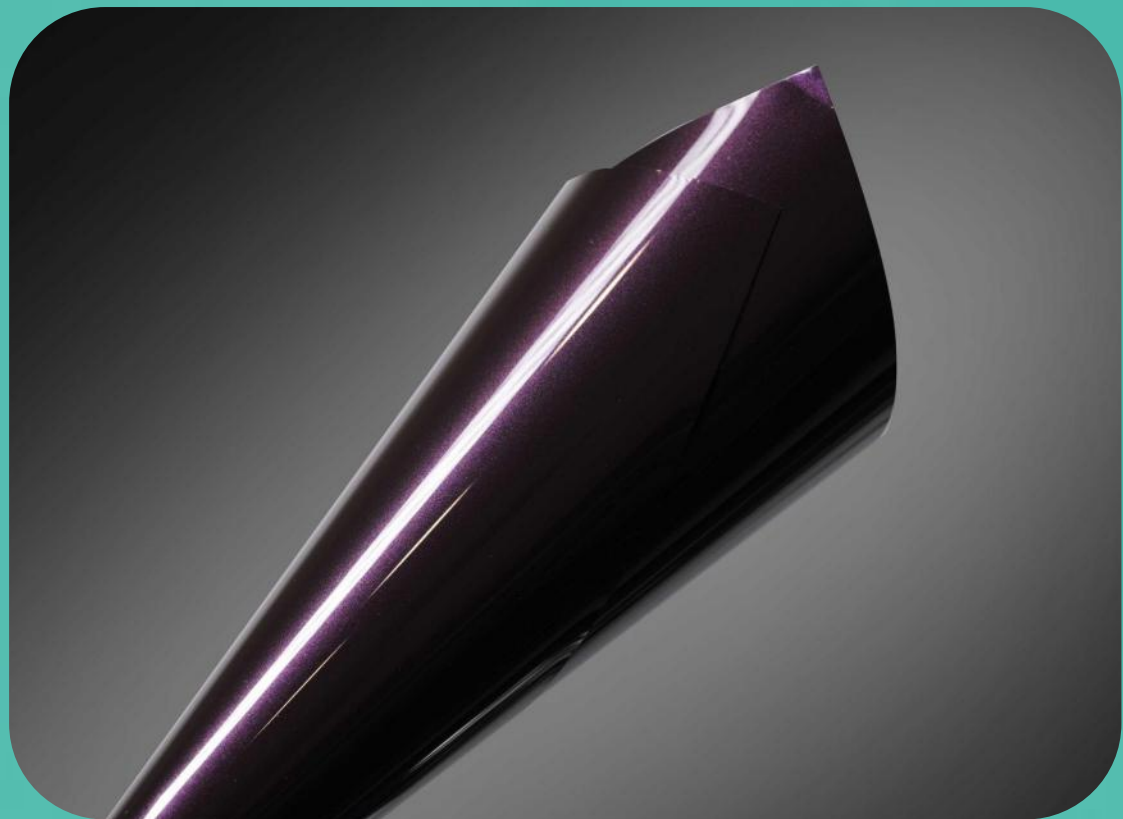

HIGH GLOSS

VIVID COLOR

ISF™ film

FASHION TREND SERIES

Bourgogone Red

Scan QR code
for video.

ISF™ film

FASHION TREND SERIES