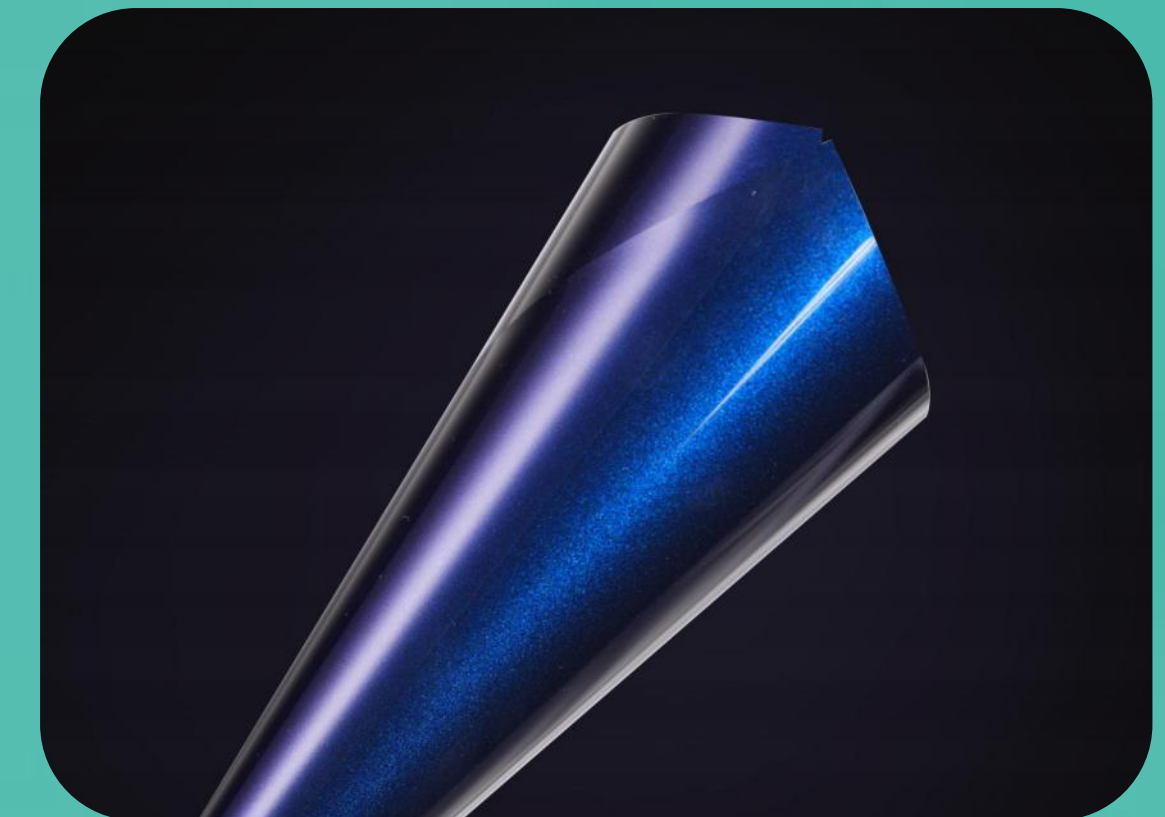

Scan QR code for video.

ISF™ film

FASHION TREND SERIES

Gentian Blue