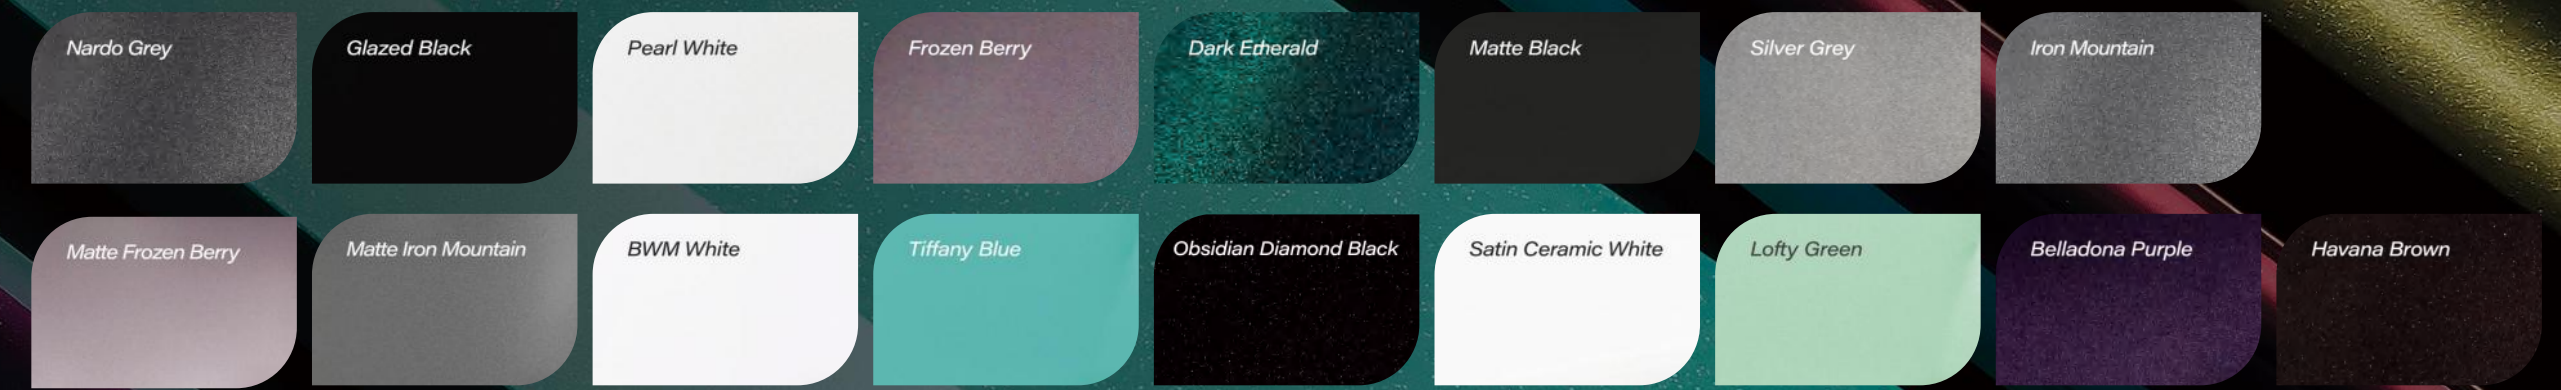

CLASSIC RECREATION SERIES

- •IMITATE ORIGINAL FACTORY COLORS
- •EMBRACE CLASSIC
- •LUXURY TEXTURE
- •10 YEARS WARRANTY